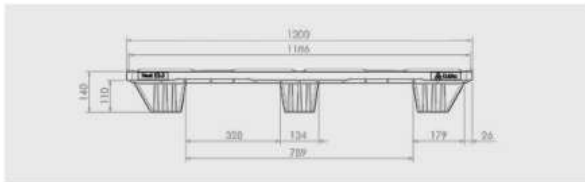

TECHNICAL DATA SHEET

PXC-8102-022

Dimensions 1200 x 800 x 140 mm

Max. load (static) 2000 kg

Max. load (dynamic) 1000 kg

Weight 7 kg

- Nestable plastic pallet in Euro format
- Compact and nestable with optimal volume reduction, saving space and energy for storage and empty transport
- With a closed deck to prevent the product from getting dirty or damaged from below
- Equipped with two anti-slip edges (outside and inside) for maximum load security
- Reusable pallet made of recycled plastic and 100% recyclable